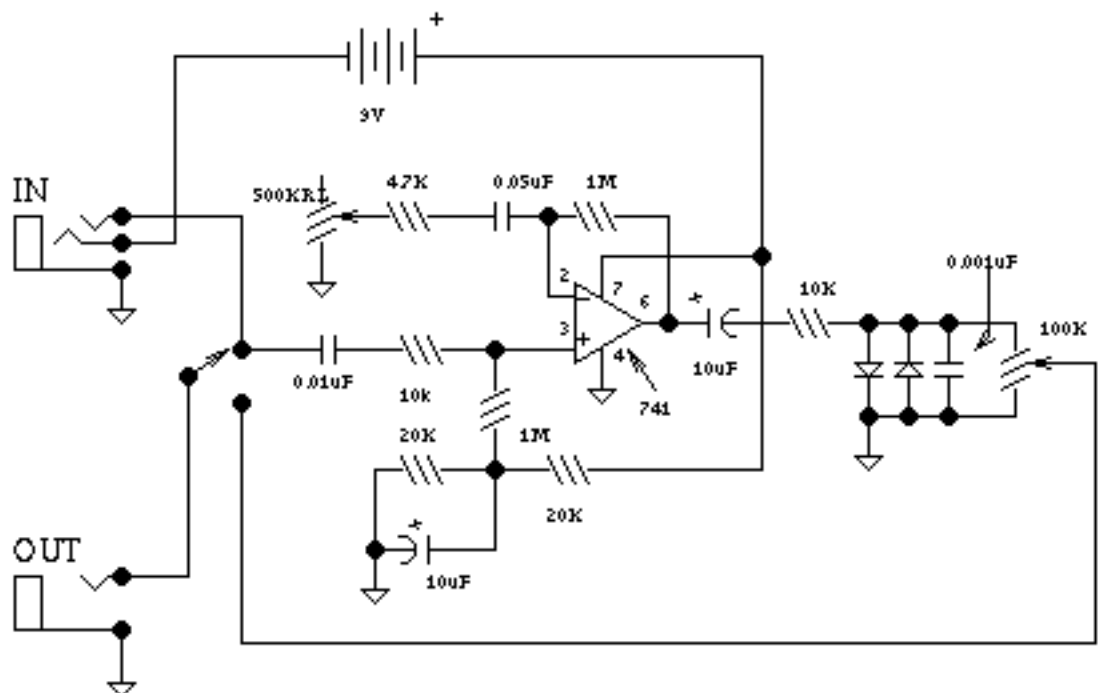

DOD Overdrive 250

The DOD Overdrive 250 is Yet Another 741 With Two Diodes On The Output. It is almost exactly the same as the MXR Distortion Plus, and a number of other units.